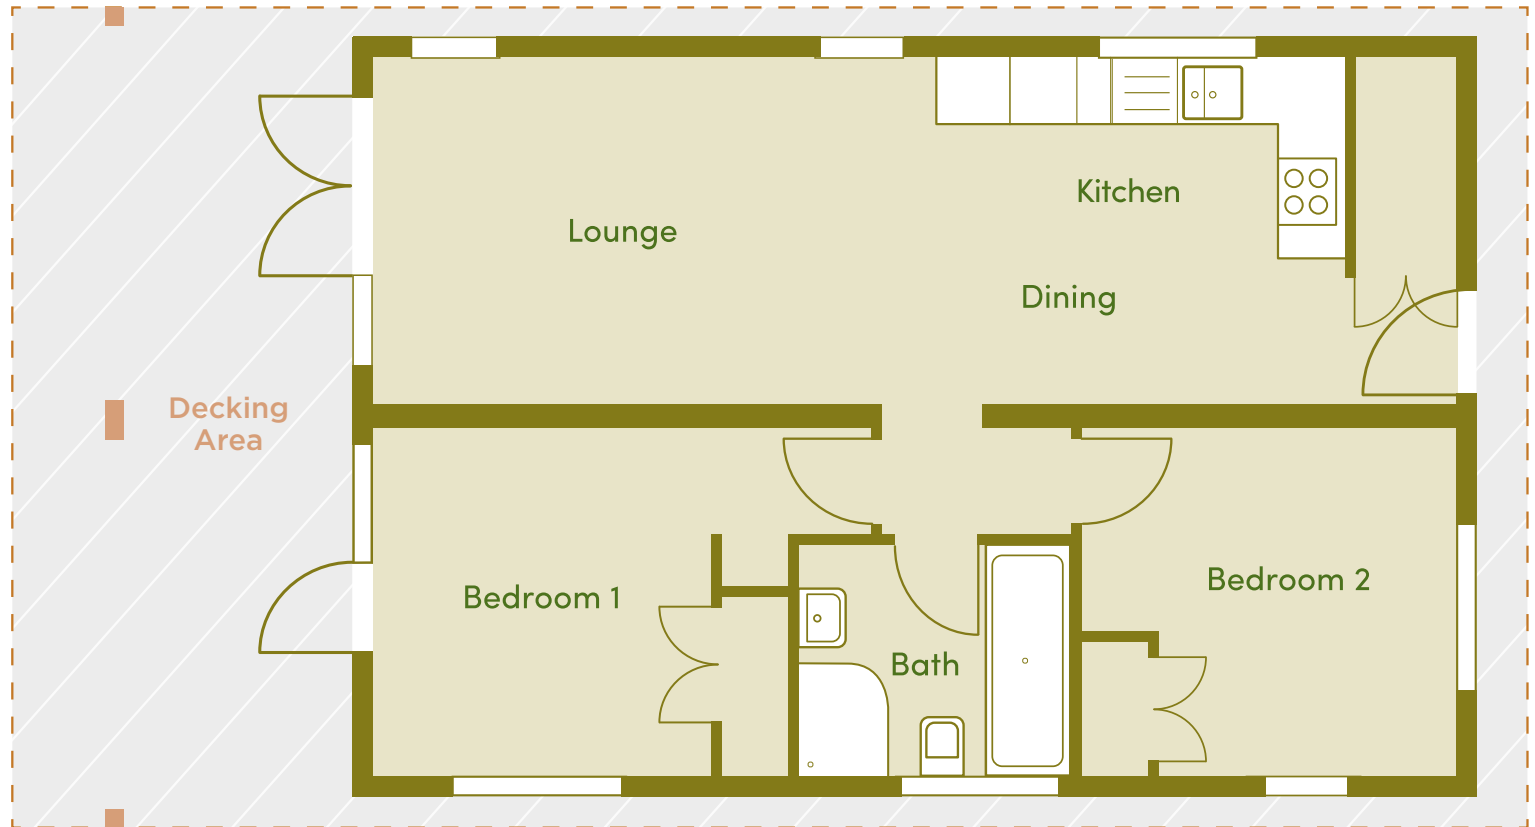

# 2 Bed Retreat

Plot 21 (33ft x 22ft)

palstone  
LODGES

Palstone Lane  
Exeter Road  
South Brent  
Devon TQ10 9NU

[www.palstonelodges.co.uk](http://www.palstonelodges.co.uk)

Undercover Terrace

Side Elevation

Principal Terrace